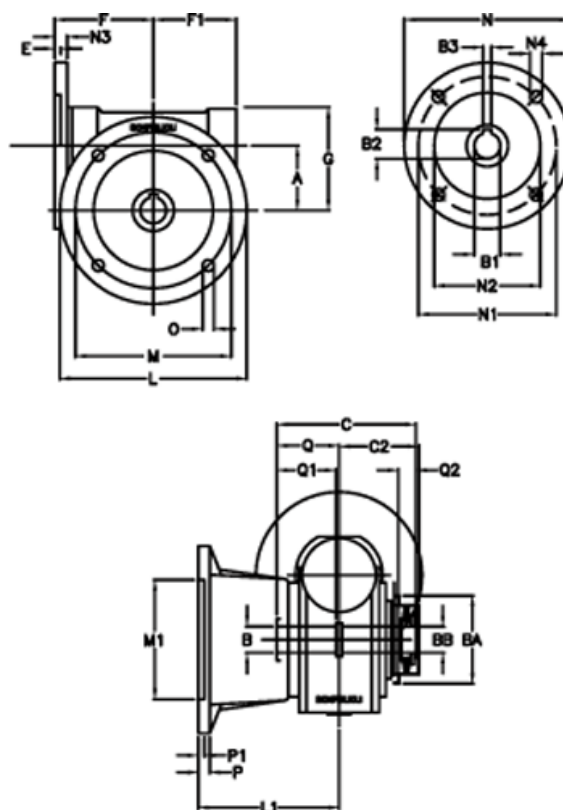

Data Sheet

Article number: 390204904562816

Description: Worm Gear with Torque Limiter
VF 49-L1-FA-45 P71B14

Measures

a = 49.5	C2 = 64	m = 90	P = 12
B = 25	Description = VF 49FA-xx-71B14	M1 = 70	P1 = 10
B1 E7 = 14	E = 3	N = 105	Q = 51.0
B2 = 16.3	F = 70	N1 = 85	Q1 = 41
B3 H9 = 5	F1 = 63	N2 = 70	Q2 = 15
BA = 63	g = 80	N3 = 10.5	
BB H7 = 14	L = 125	N4 = 6.5	
C = 105	L1 = 115	O = 10.5	